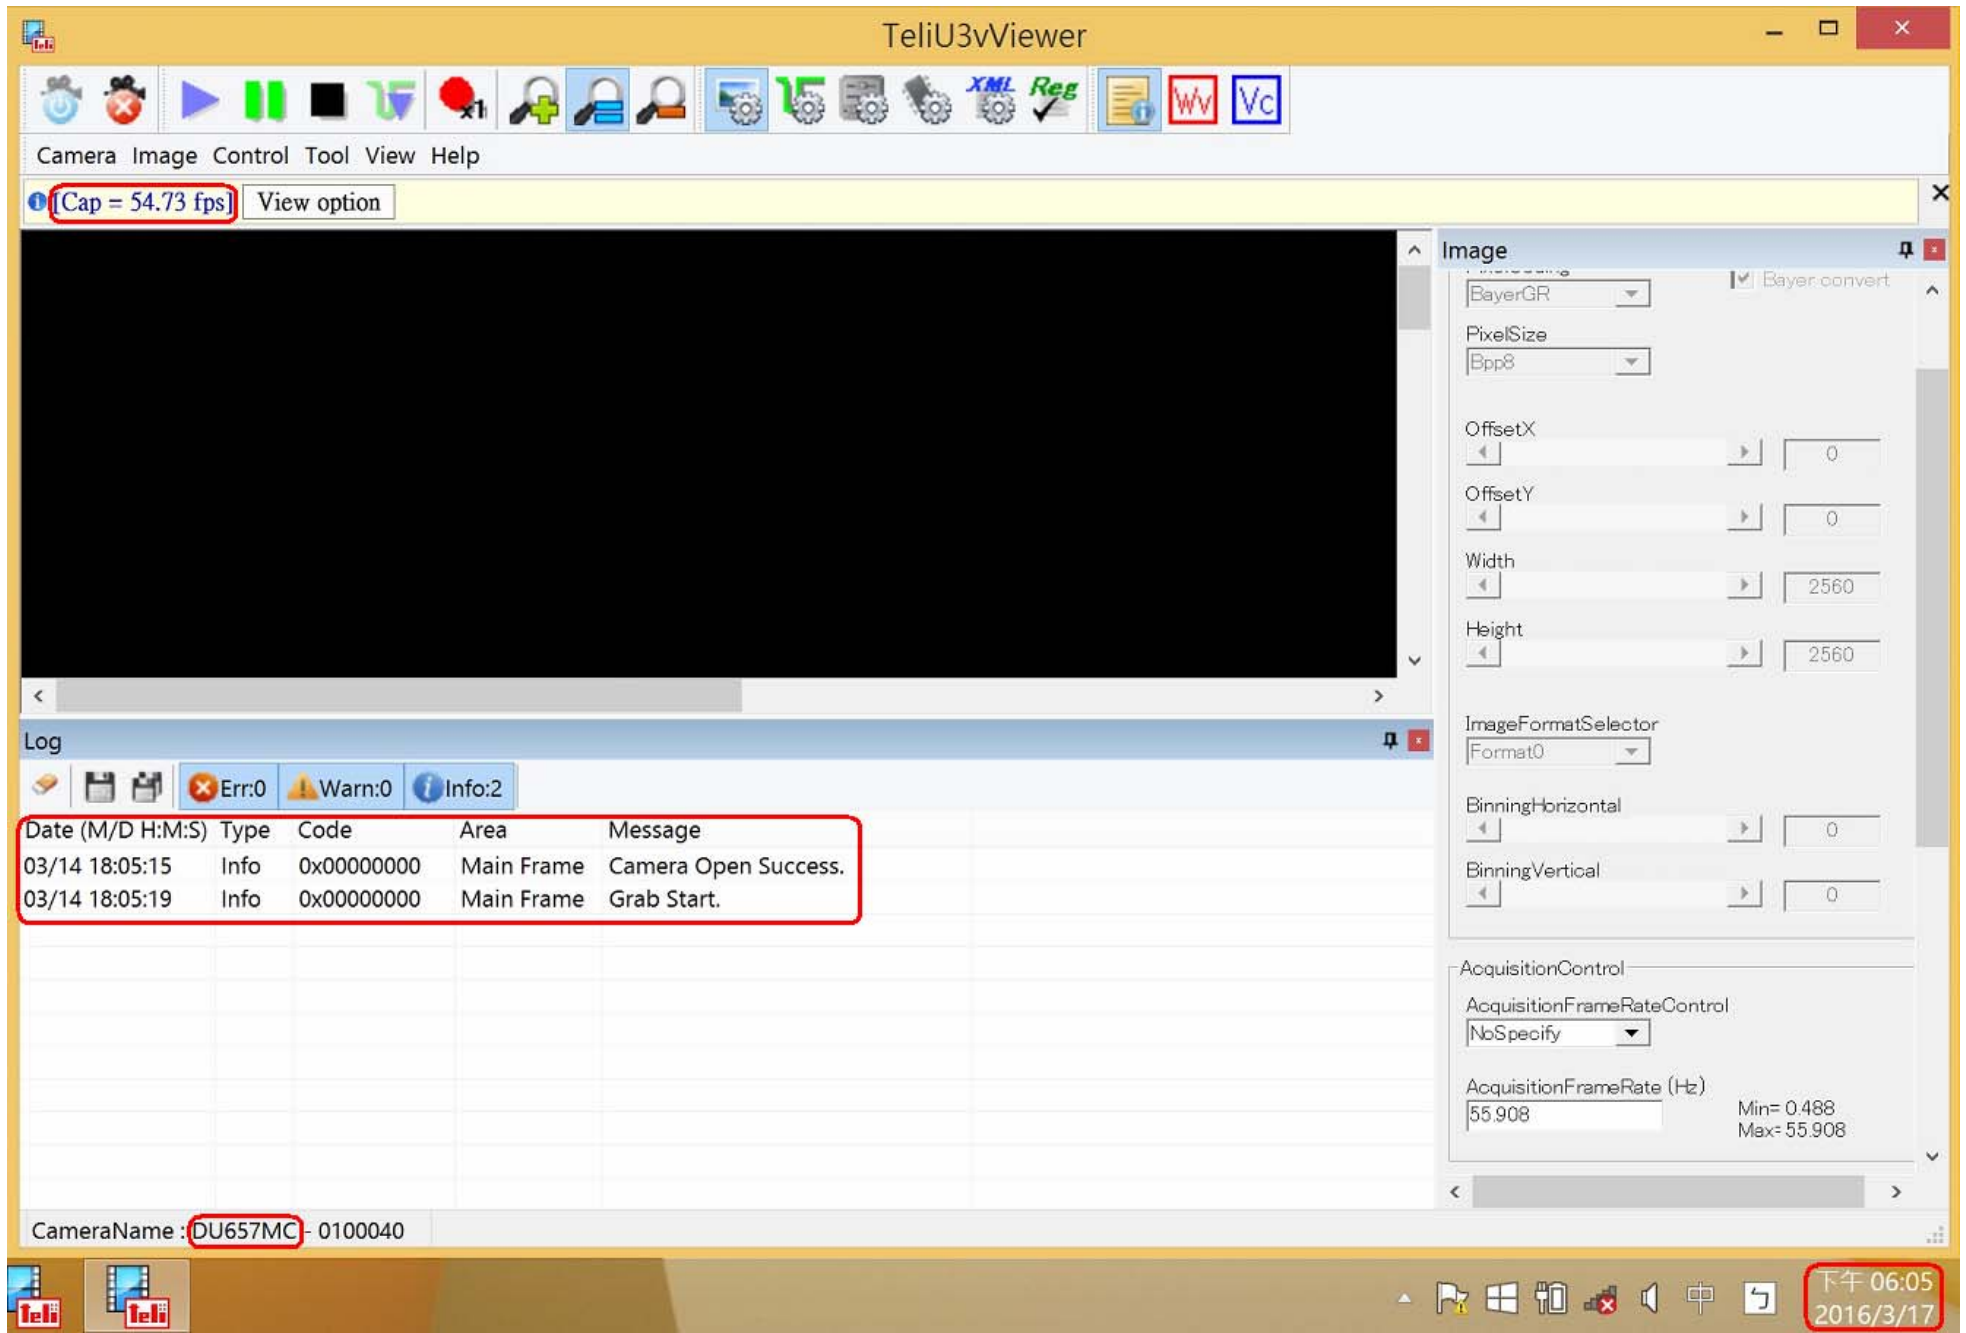

Tested Camera : DU657MC

Tested time : 72h

JARGY CO., LTD.

Test Report

Model : CBL-USD302MBS-10m
Camera Brand Name : Toshiba Teli

Ver : 1.0

Date : 2016/2/22

Test Platform